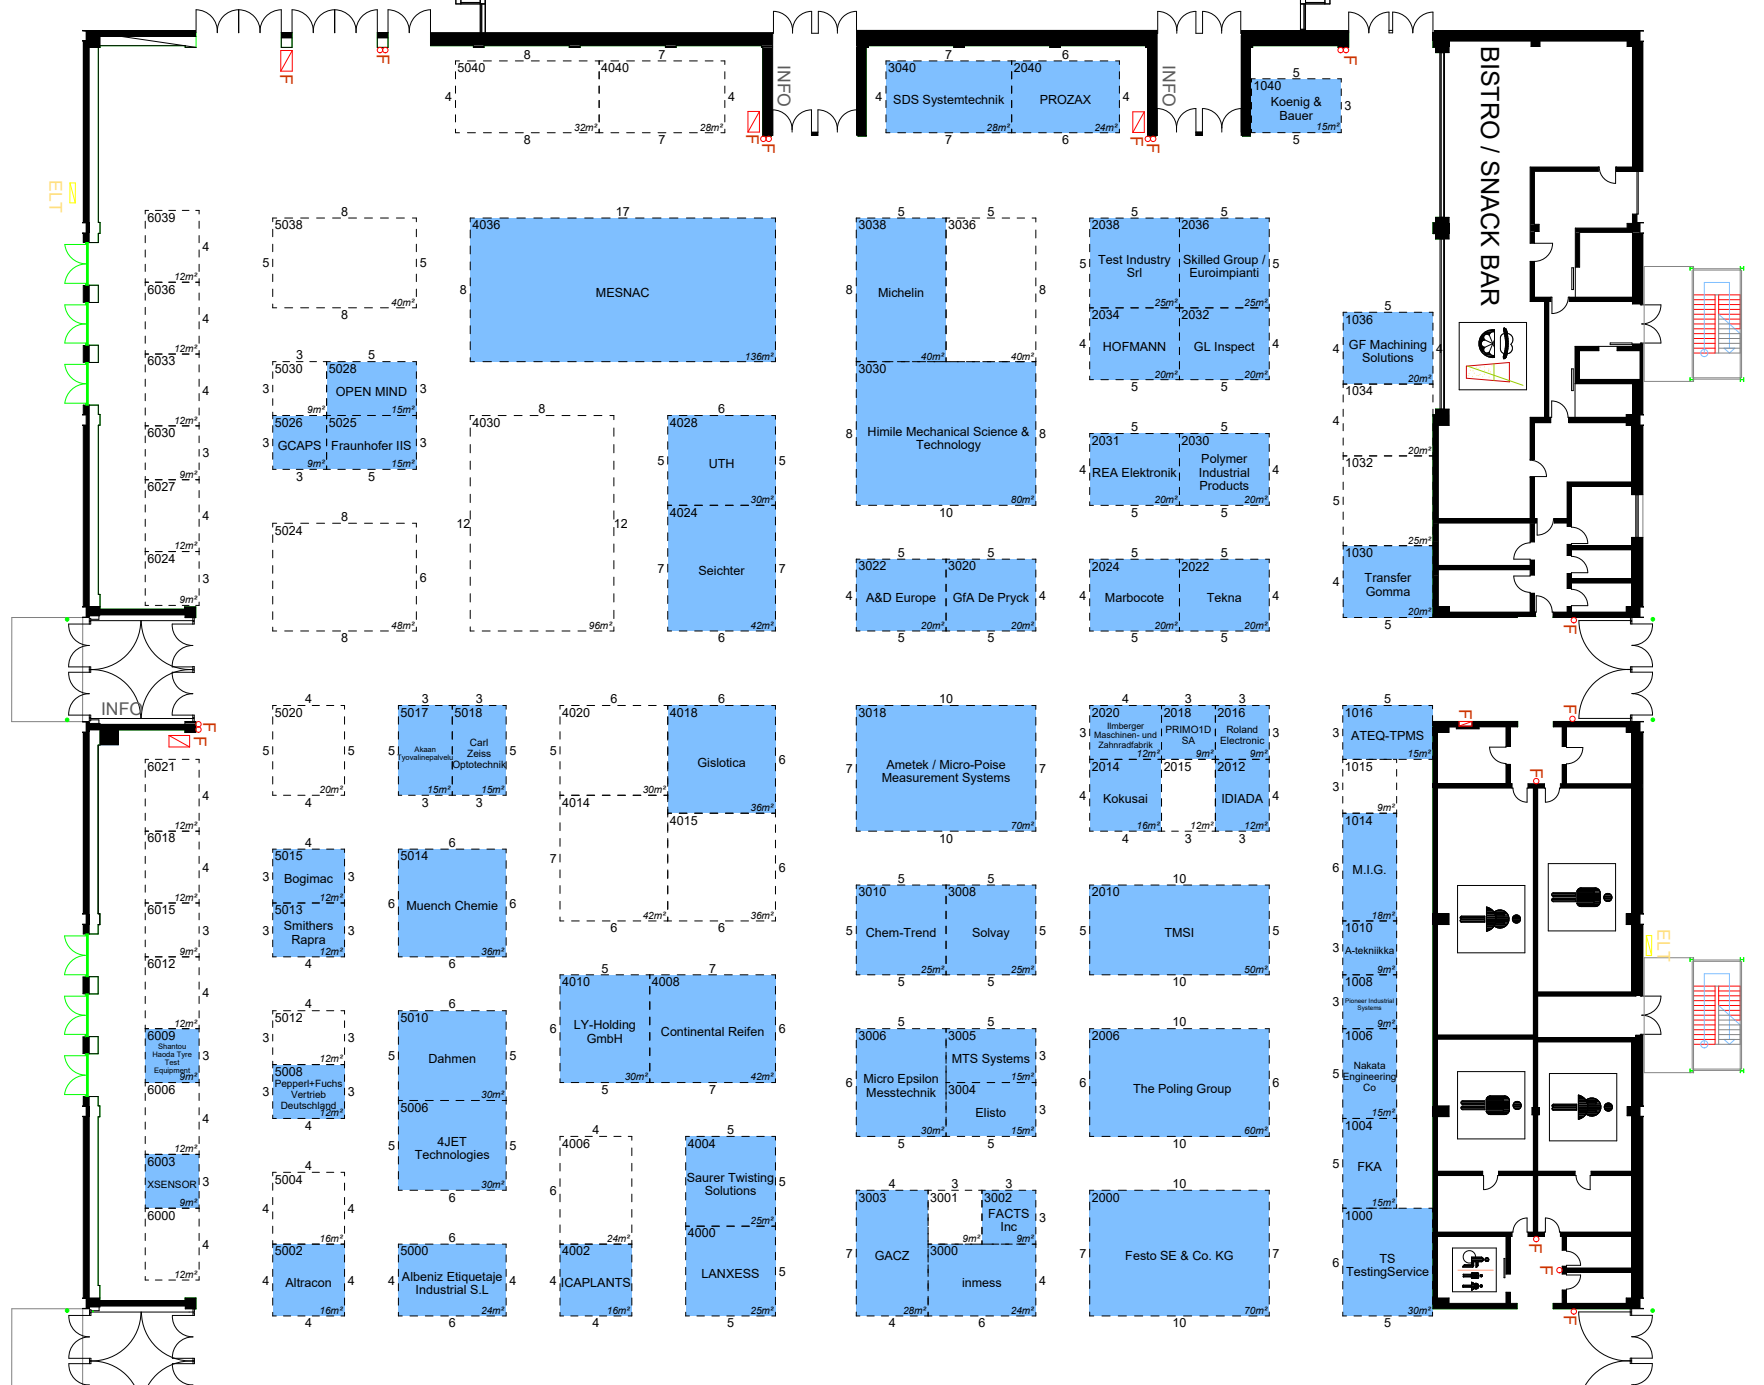

# tire technology EXPO 2022

April 5,6,7 2022  
 DEUTSCHE MESSE  
 HALLS 19,20 & 21

MAIN ENTRANCE  
 CONFERENCE & EXHIBITION