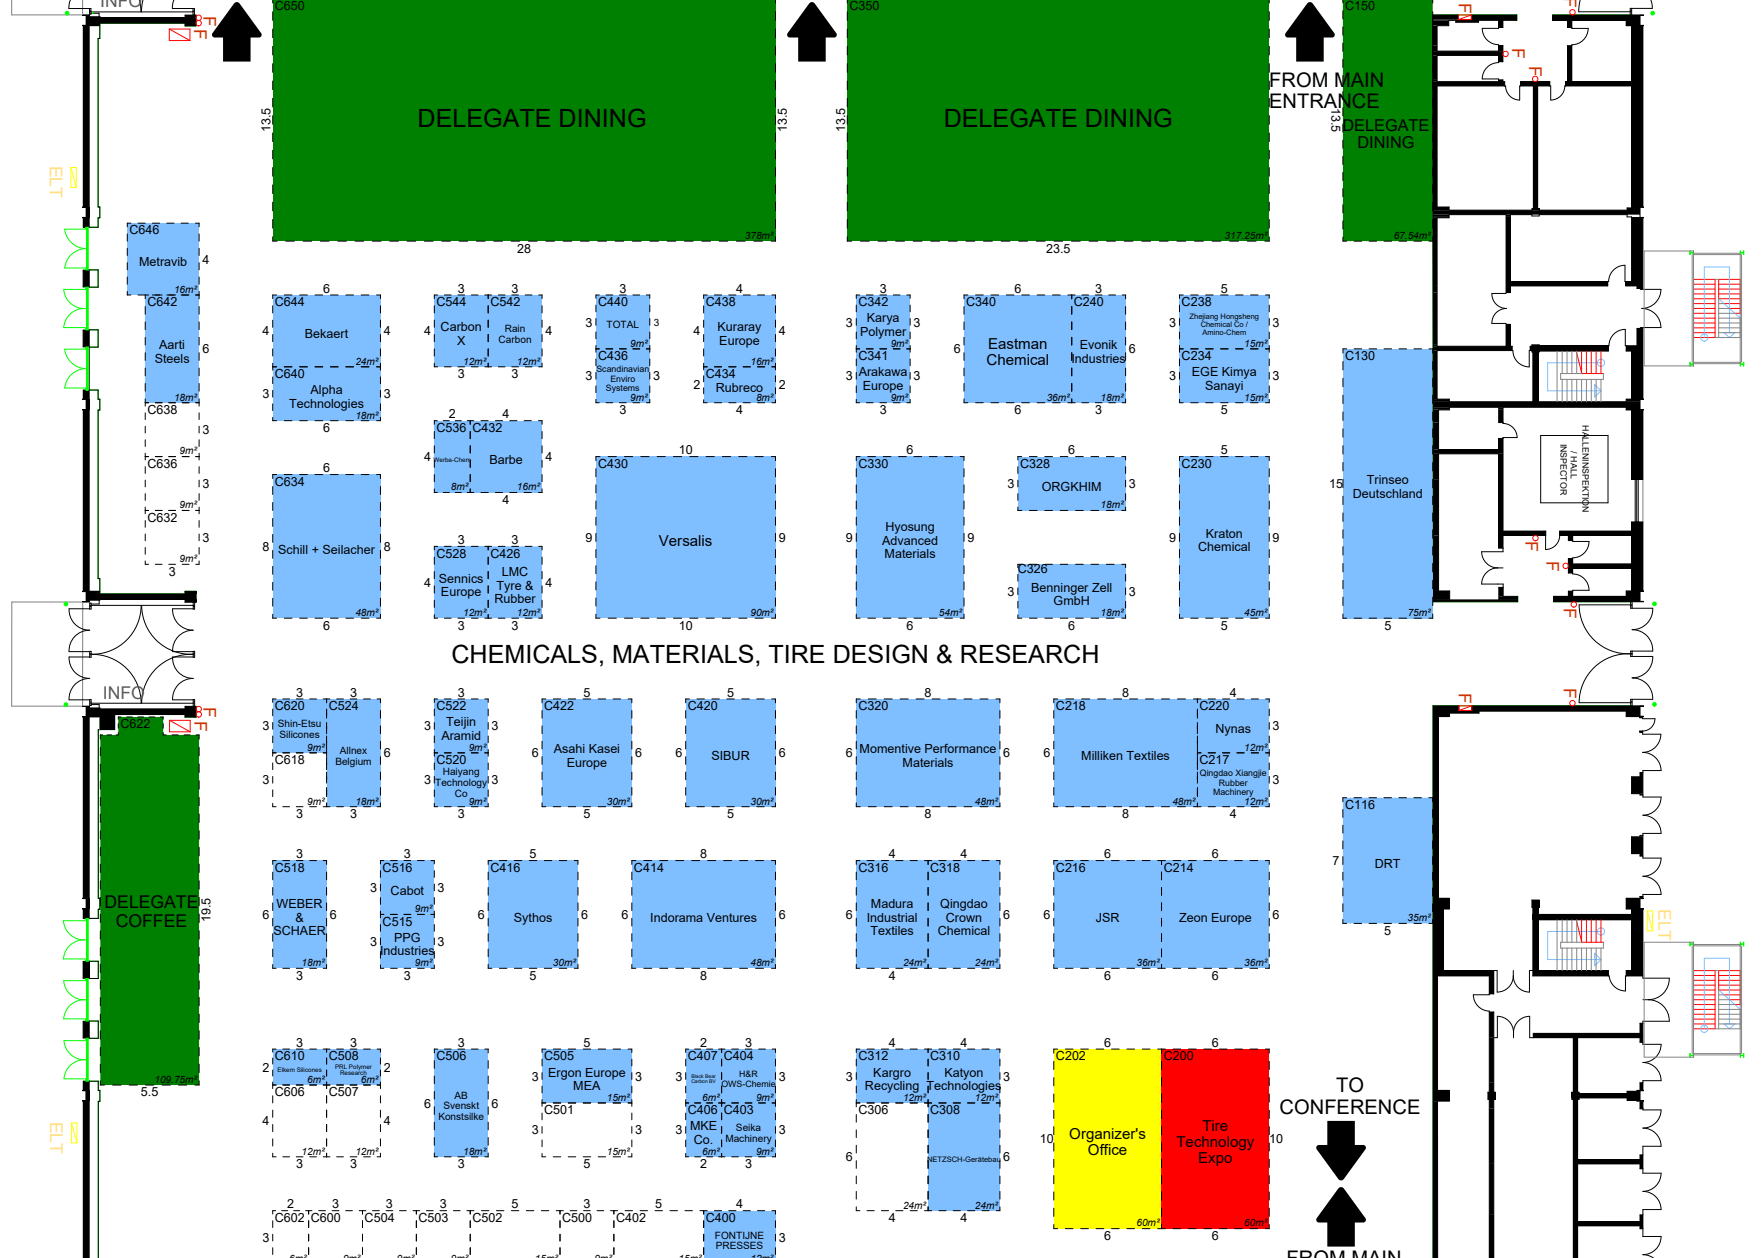

# tire technology EXPO 2022

April 5,6,7 2022  
 DEUTSCHE MESSE  
 HALLS 19,20 & 21

MAIN ENTRANCE  
 CONFERENCE & EXHIBITION