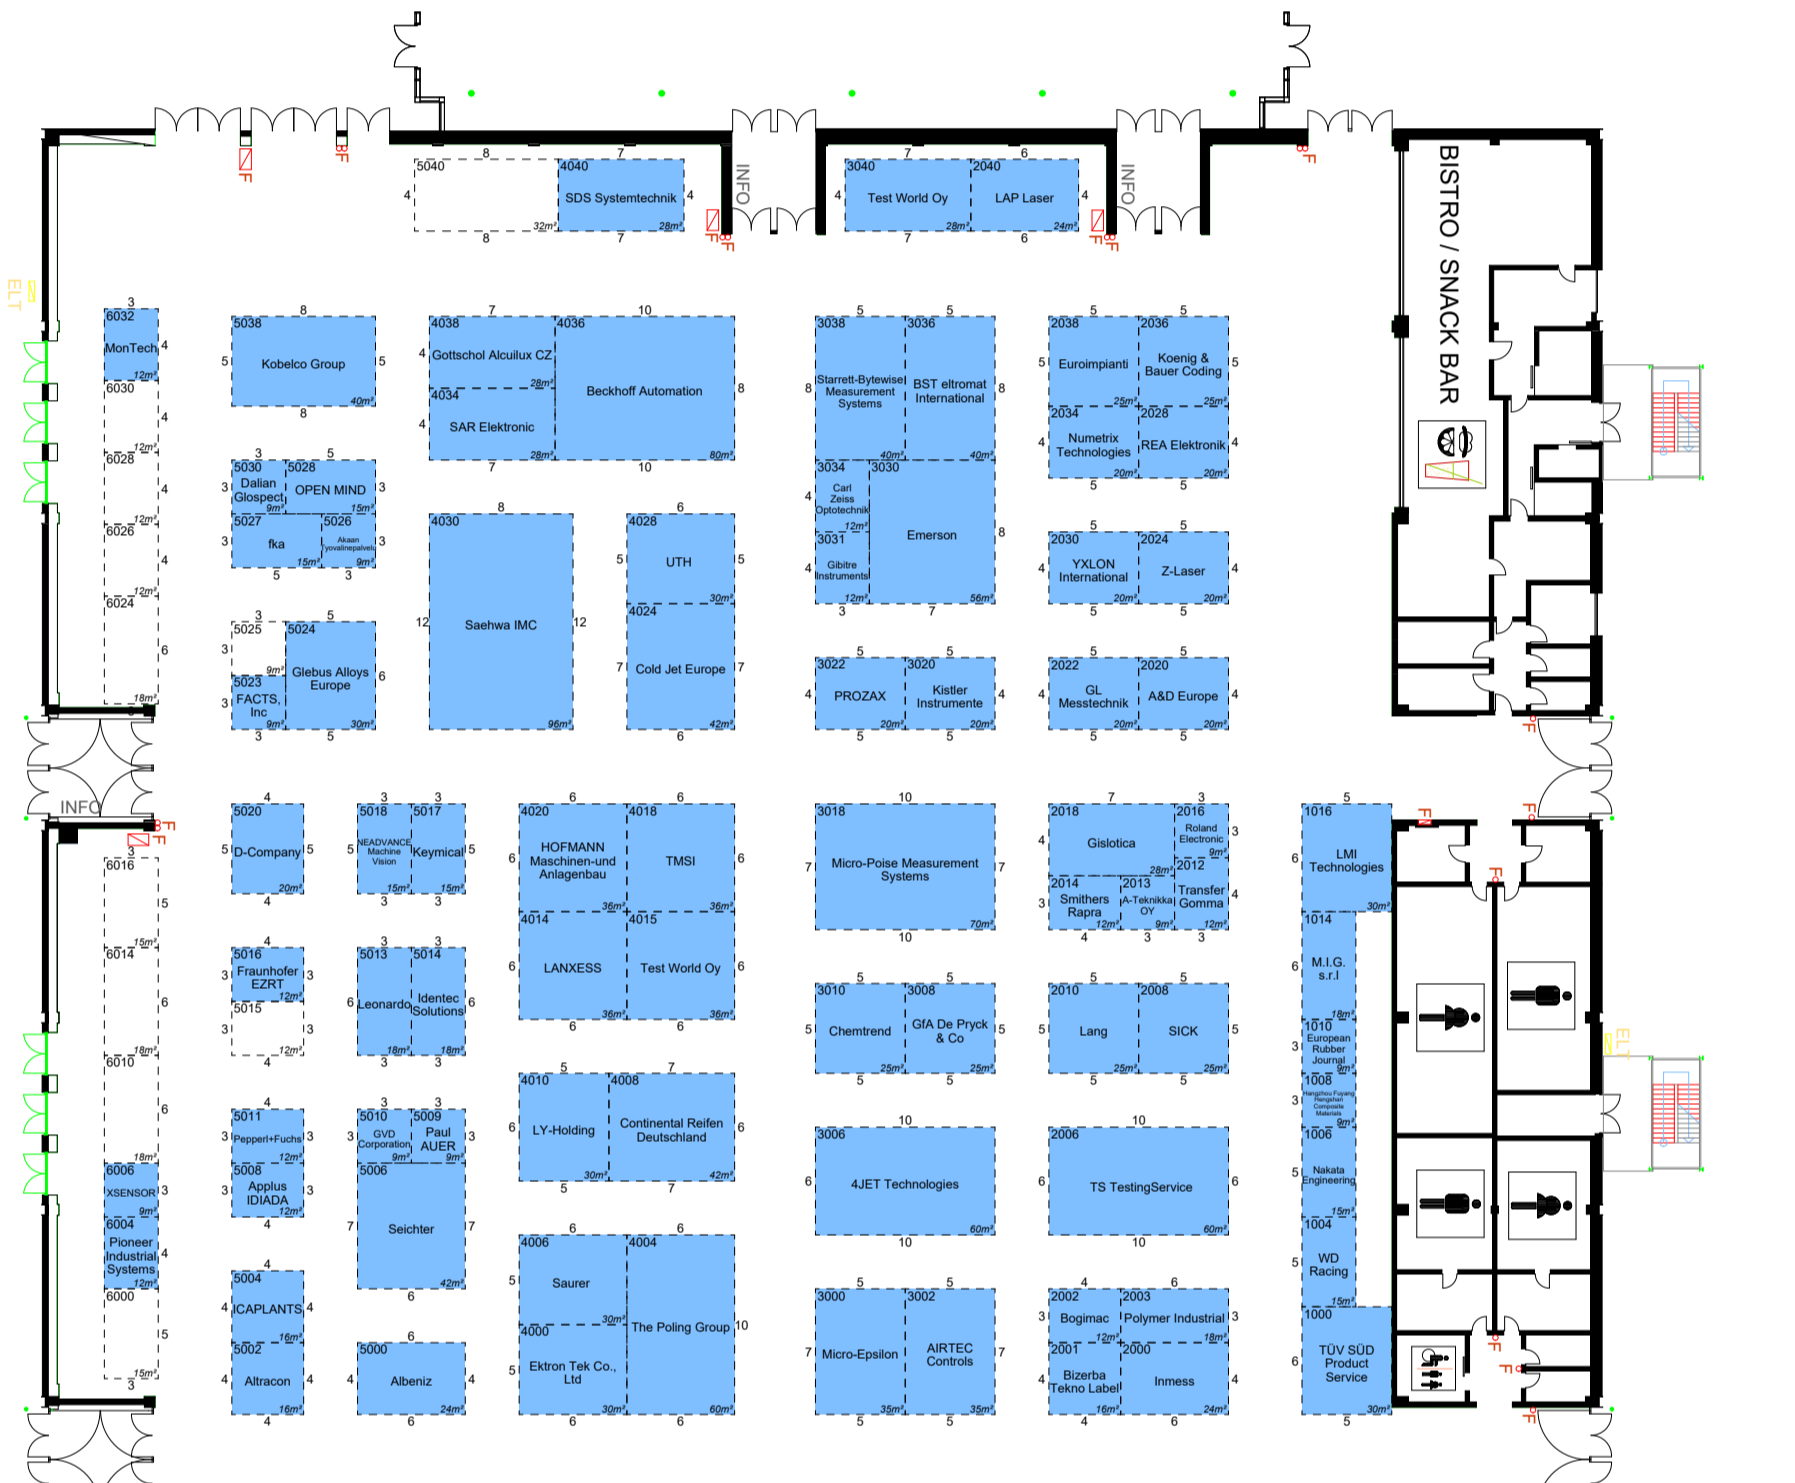

**tire  
technology  
EXPO 2020**

25 - 27 FEBRUARY 2020  
DEUTSCHE MESSE  
HALLS 19,20 & 21

**tire  
technology  
EXPO 2020**